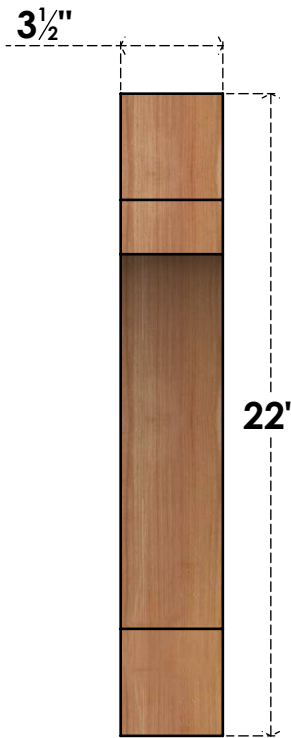

# BRC04X18X22MRC00SWR

3 1/2"W X 18"D X 22"H MERCED SMOOTH BRACE, WESTERN RED CEDAR

**SIDE**

**FRONT**

EKENA MILLWORK  
 2300 WEST MAIN ST.  
 CLARKSVILLE, TX 75426  
 TOLL FREE: 866-607-0453  
 WWW.EKENAMILLWORK.COM

**NOTES**

1. INSTALLATION TO BE COMPLETED IN ACCORDANCE WITH MANUFACTURER'S SPECIFICATIONS.
2. DRAWING MAY NOT BE TO SCALE
3. THIS DRAWING IS INTENDED FOR DESIGN AND PLANNING PURPOSES ONLY.
4. ALL INFORMATION CONTAINED HEREIN WAS CURRENT AT THE TIME OF DEVELOPMENT BUT MUST BE REVIEWED AND APPROVED BY THE PRODUCT MANUFACTURER TO BE CONSIDERED ACCURATE.
5. PRODUCTS ARE NOT KILN DRIED. THIS ITEM IS UNIQUE AND WILL CONTAIN THE NATURAL VARIATIONS THAT THE WOOD SPECIES OFFERS. THIS MAY RESULT IN VARIATIONS UP TO 1/4"