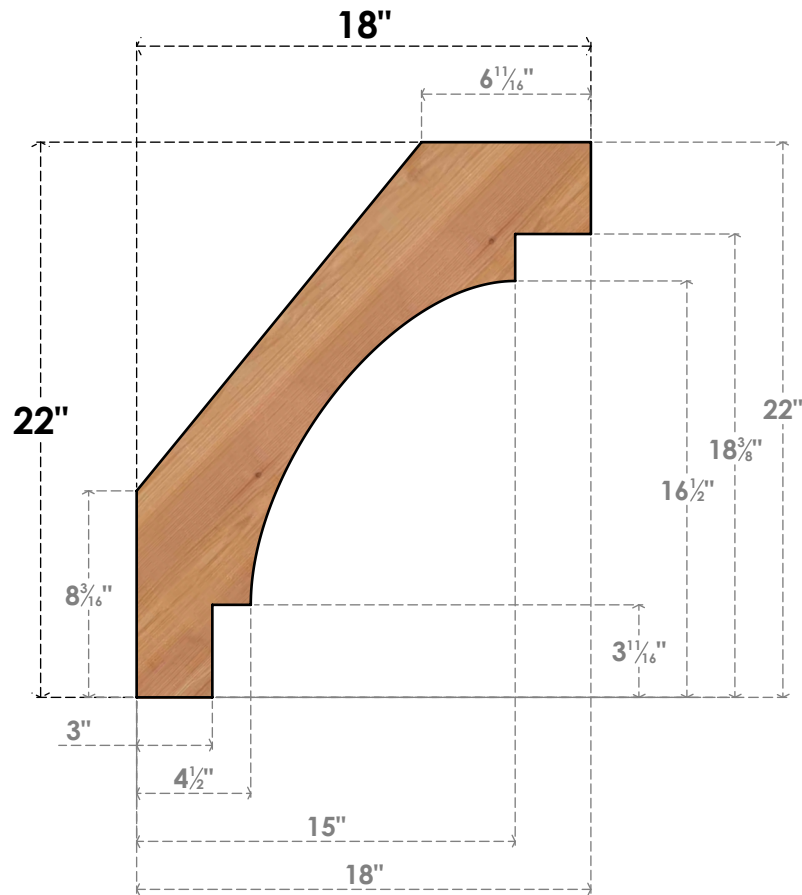

# BRC04X18X22MRC00SWR

3 1/2"W X 18"D X 22"H MERCED SMOOTH BRACE, WESTERN RED CEDAR

**SIDE**

**FRONT**

EKENA MILLWORK  
 2300 WEST MAIN ST.  
 CLARKSVILLE, TX 75426  
 TOLL FREE: 866-607-0453  
 WWW.EKENAMILLWORK.COM

**NOTES**

1. INSTALLATION TO BE COMPLETED IN ACCORDANCE WITH MANUFACTURER'S SPECIFICATIONS.
2. DRAWING MAY NOT BE TO SCALE
3. THIS DRAWING IS INTENDED FOR DESIGN AND PLANNING PURPOSES ONLY.
4. ALL INFORMATION CONTAINED HEREIN WAS CURRENT AT THE TIME OF DEVELOPMENT BUT MUST BE REVIEWED AND APPROVED BY THE PRODUCT MANUFACTURER TO BE CONSIDERED ACCURATE.
5. PRODUCTS ARE NOT KILN DRIED. THIS ITEM IS UNIQUE AND WILL CONTAIN THE NATURAL VARIATIONS THAT THE WOOD SPECIES OFFERS. THIS MAY RESULT IN VARIATIONS UP TO 1/4"